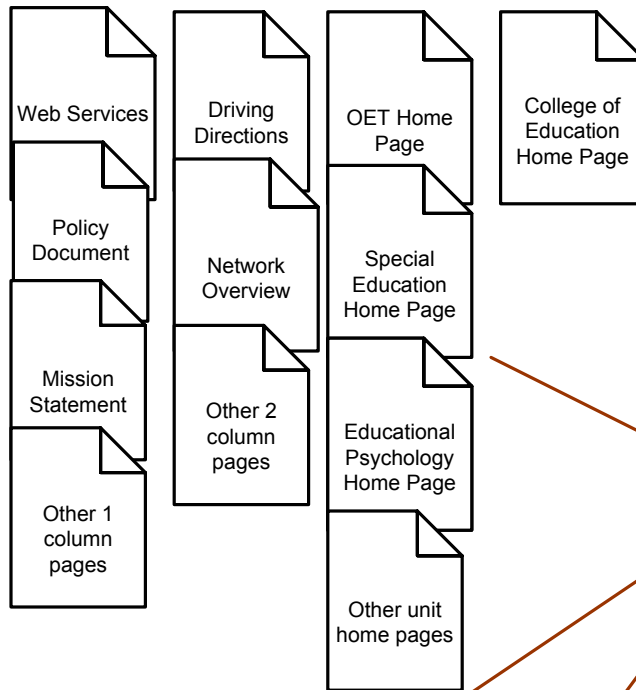

COE Web Publishing System

Content Templates. These are Dreamweaver Templates used to create Content Documents.

Content Documents. One for each page on web site.

Other Data Sources editable by Contribute

Other Data Sources

- Browser requests a web page.
- Server picks appropriate Content Document.
- Server reads property.html and menu.html files in content document directory and directories above it.
- Server takes content from Content Document and inserts it into Target Template and sends Output Document to browser.